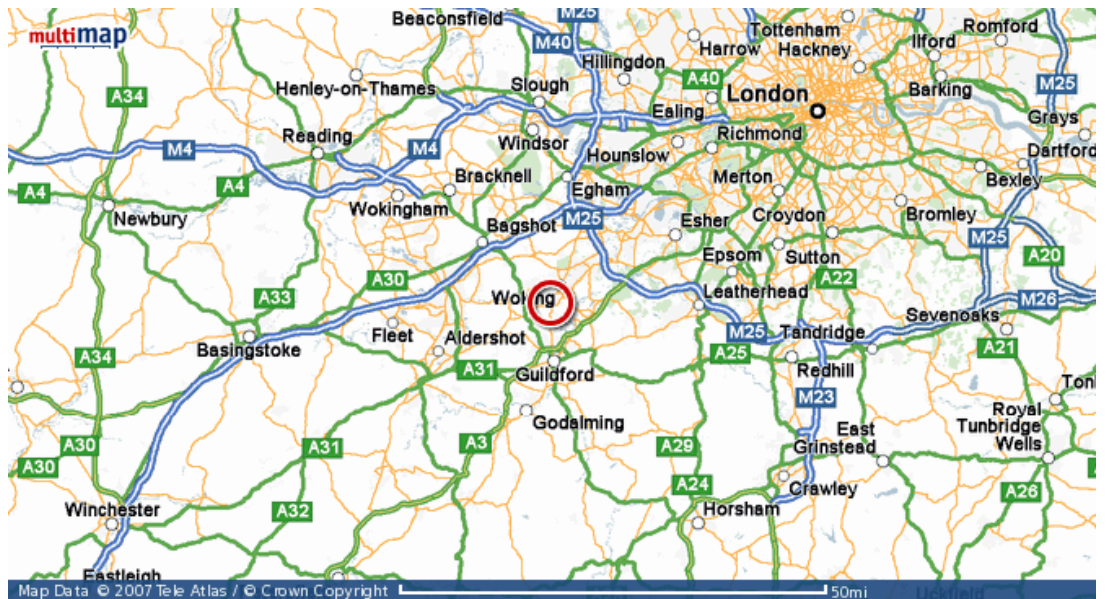

How to Find Us

Powarider Ltd

**Unit G3a
The Mayford
Centre**

**Mayford Green
Woking
Surrey
GU22 0PP**

Detail maps overleaf

Link: <http://www.multimap.com/maps/?qs=GU22+0PP&countryCode=GB>

Directions

With easy access to the M25, M3 and M4 motorways we are conveniently situated between Woking and Guildford, on the A320 - 2 miles south of Woking and 4½ miles north of Guildford. Approx 30 miles (1 hour) from central London.

By road

Navigational tip: The Mayford Centre is located just off the Egley Road roundabout on the A320 – the Bird in Hand pub is adjacent to the roundabout. If you pass the pub on your right, turn right at the next roundabout – if you pass the pub on your left, turn around and once back at the roundabout turn right.

From the north (M25 junction 11):

Follow the A320 to Woking. On reaching Woking continue on the A320 (following signs for Guildford) for about 1 mile then take the 2nd exit at the first roundabout to continue on the A320 (for Guildford and Mayford) and after another mile at the second roundabout turn right onto the B380 (Smarts Heath Rd, for Pirbright and Aldershot) and then first left into The Mayford Centre.

From the south (Guildford):

Follow the A320 to Woking. Turn left at the roundabout onto the B380 (Smarts Heath Rd, for Pirbright and Aldershot) and then first left into The Mayford Centre. Then as above to unit G3a.